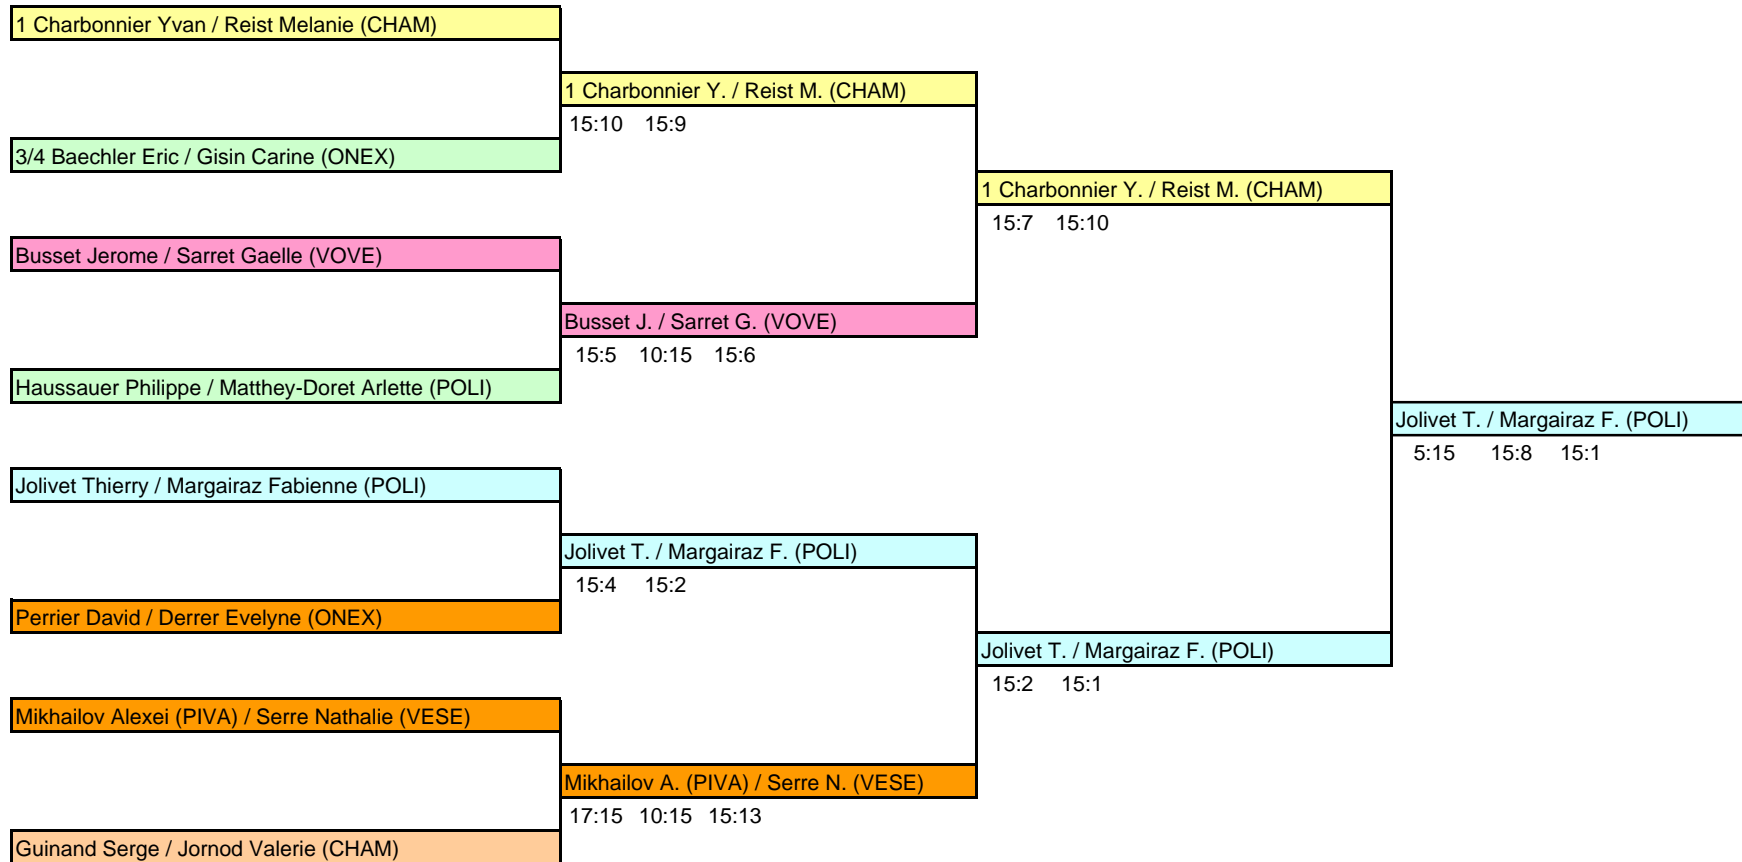

Quarter-Final

Semi-Final

Final

Winner